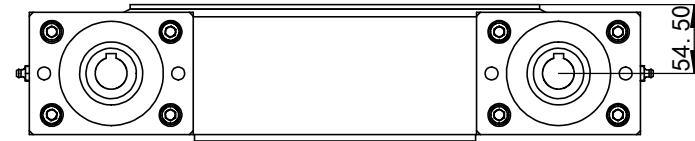

M	5
Z1	1
Z2	62
i	62
材质: 42CrMo Q+T	

↑ 输入端      ↑ 输入端

REV	DATE	REVISER	DESCRIPTION			
DESIGNED BY	Lee	22.10.14		不二传动设备 (洛阳) 有限公司		回转式减速器
CHECKED BY	Bailey	22.10.14		www.U-Transmission.com		
APPROVED BY	Lane	22.10.14				
DRAWING REV	NO.	REV.A	WEIGHT	90.6kg	Title	WZ-III-0223-25-2-62.0 -E-xxxx-A
NON-STANDARD	NO.	xxxx	SACLE	1:3	Model No.	
SYMBOLE ISO			SIZE	A3	Model No.	
			SHEET	1/1		