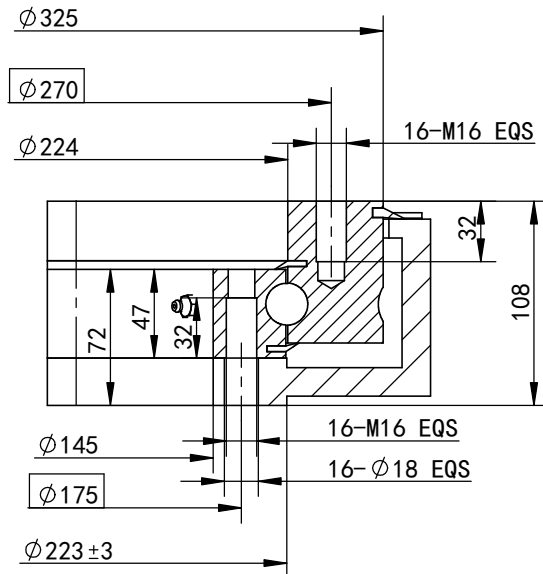

M	5
Z1	1
Z2	62
i	62
材质: 42CrMo Q+T	

↑ 输入端      ↑ 输入端

REV	DATE	REVISER	DESCRIPTION			
DESIGNED BY	Lee	22.10.14		不二传动设备 (洛阳) 有限公司		回转式减速器
CHECKED BY	Bailey	22.10.14		www.U-Transmission.com		
APPROVED BY	Lane	22.10.14				
DRAWING REV	NO.	REV.A	WEIGHT	90.6kg	Title	WZ-III-0223-25-2-62.0 -E-xxxx-A
NON-STANDARD	NO.	xxxx	SACLE	1:3	Model No.	
SYMBOLE ISO			SIZE	A3	Model No.	
			SHEET	1/1		