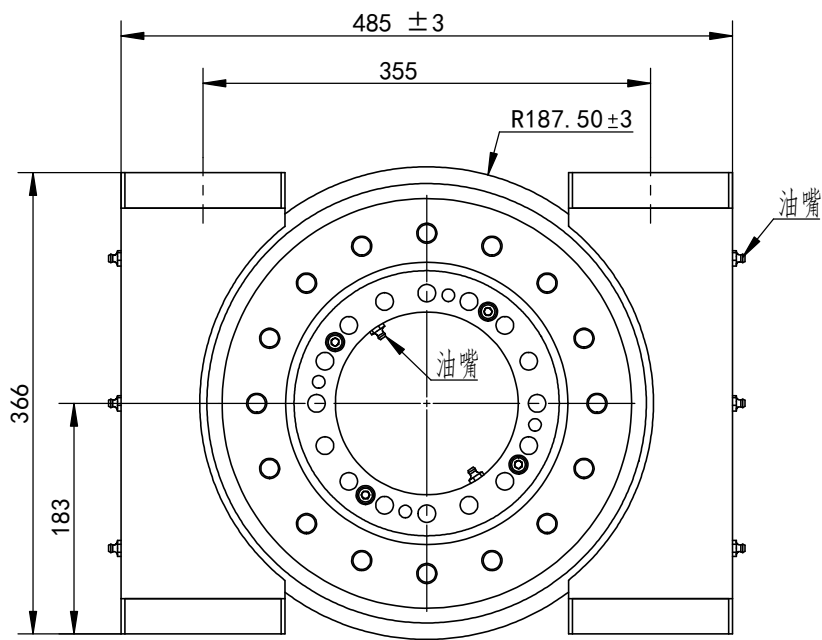

M	5
Z1	1
Z2	62
i	62
材质: 42CrMo Q+T	

↑ 输入端      ↑ 输入端

REV	DATE	REVISER	DESCRIPTION			
DESIGNED BY	Lee	22.10.14		不二传动设备 (洛阳) 有限公司		回转式减速器
CHECKED BY	Bailey	22.10.14		www.U-Transmission.com		
APPROVED BY	Lane	22.10.14				
DRAWING REV	NO.	REV.A	WEIGHT	90.6kg	Title	WZ-III-0223-25-2-62.0 -E-xxxx-A
NON-STANDARD	NO.	xxxx	SACLE	1:3	Model No.	
SYMBOLE ISO			SIZE	A3	Model No.	
			SHEET	1/1		