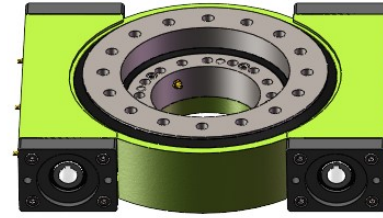

M	5
Z1	1
Z2	62
i	62
材质: 42CrMo Q+T	

↑ 输入端      ↑ 输入端

REV	DATE	REVISER	DESCRIPTION			
DESIGNED BY	Lee	22.10.14		不二传动设备 (洛阳) 有限公司		回转式减速器
CHECKED BY	Bailey	22.10.14		www.U-Transmission.com		
APPROVED BY	Lane	22.10.14				
DRAWING REV	NO.	REV.A	WEIGHT	90.6kg	Title	WZ-III-0223-25-2-62.0 -E-xxxx-A
NON-STANDARD	NO.	xxxx	SACLE	1:3	Model No.	
SYMBOLE ISO			SIZE	A3	Model No.	
			SHEET	1/1		