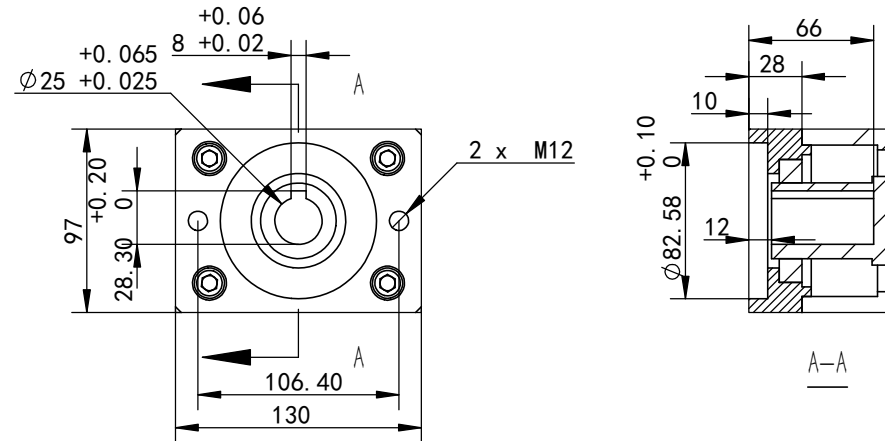

M	5
Z1	1
Z2	62
i	62
材质: 42CrMo Q+T	

↑ 输入端      ↑ 输入端

REV	DATE	REVISER	DESCRIPTION			
DESIGNED BY	Lee	22.10.14		不二传动设备 (洛阳) 有限公司		回转式减速器
CHECKED BY	Bailey	22.10.14		www.U-Transmission.com		
APPROVED BY	Lane	22.10.14				
DRAWING REV	NO.	REV.A	WEIGHT	90.6kg	Title	WZ-III-0223-25-2-62.0 -E-xxxx-A
NON-STANDARD	NO.	xxxx	SACLE	1:3	Model No.	
SYMBOLE ISO			SIZE	A3	Model No.	
			SHEET	1/1		